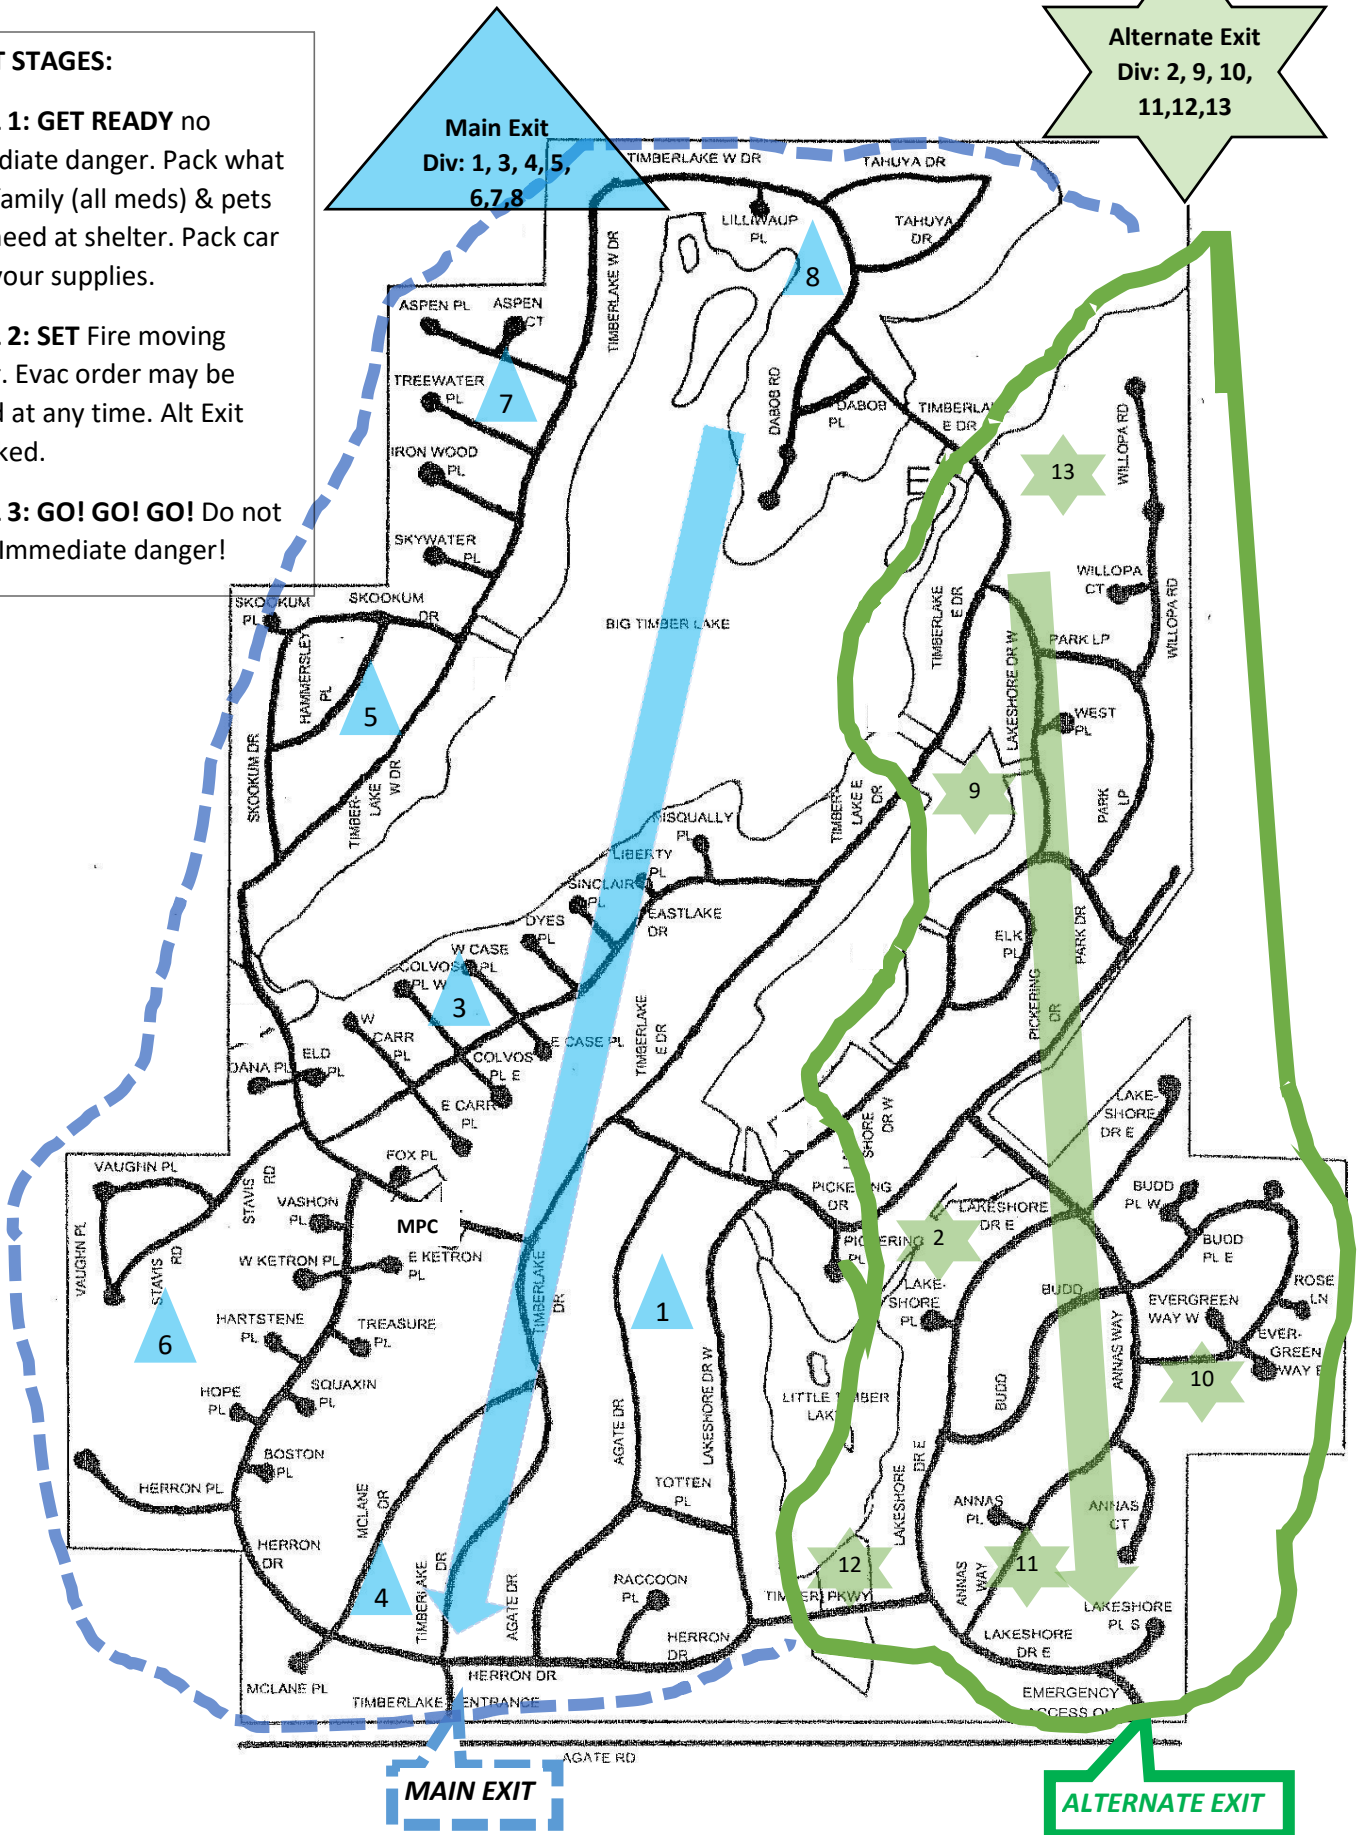

KNOW YOUR SAFE EXIT ROUTES

ALERT STAGES:

LEVEL 1: GET READY no immediate danger. Pack what your family (all meds) & pets may need at shelter. Pack car with your supplies.

LEVEL 2: SET Fire moving closer. Evac order may be issued at any time. Alt Exit unlocked.

LEVEL 3: GO! GO! GO! Do not wait! Immediate danger!

Main Exit
Div: 1, 3, 4, 5,
6,7,8

Alternate Exit
Div: 2, 9, 10,
11,12,13

MAIN EXIT

ALTERNATE EXIT